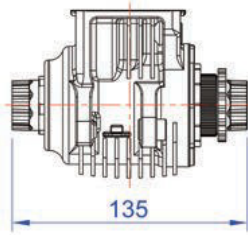

CK-746-2/JIS

Q.Factor: 188mm

CK-758/JIS

Q.Factor: 206mm

CK-220/JIS

Q.Factor: 183mm

FAZUA Ride 60

SPINDLE LENGTH: 67.5/67.5=135 (ISIS)