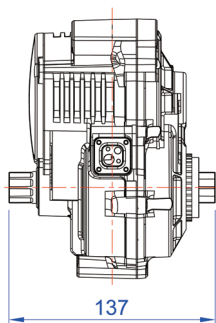

AVINOX

SPINDLE LENGTH: 68.6/68.4=137 (ISIS)

CK-9011/IS

Q.Factor: 143mm

CK-747/IS

Q.Factor: 149mm

CK-730

CK-751