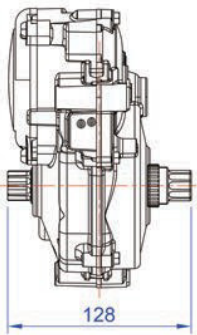

YAMAHA PW-X2 & PW-X3 / PW-S2 / PW-XW

SPINDLE LENGTH: 64/64=128 (ISIS)

CK-9011/IS

Q.Factor: 134mm

CK-762/IS

Q.Factor: 139mm

CK-762/IS/wider

Q.Factor: 149mm

CK-745/IS

Q.Factor: 146mm

CK-746-2/IS

Q.Factor: 138mm

CK-758/IS

Q.Factor: 184mm

CK-220/IS

Q.Factor: 133mm

CK-320/IS

Q.Factor: 150mm

YAMAHA PW series ST / TE / CE / C2

SPINDLE LENGTH: 76.2/74.6=150.8 (JIS)