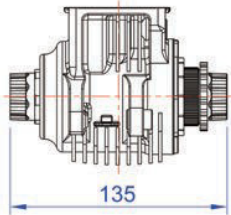

CK-703

Q.Factor: 141mm

CK-730

Q.Factor: 146mm

FAZUA Ride 50

SPINDLE LENGTH: 67.5/67.5=135 (ISIS)

CK-9011/IS

Q.Factor: 142mm