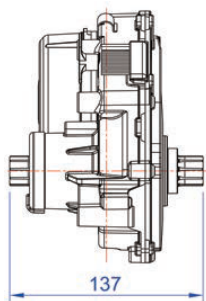

Q.Factor: 180mm

CK-758/JIS

Q.Factor: 198mm

137

SPINDLE LENGTH: 76.2/74.6=150.8 (JIS)

CK-762/IS

Q.Factor: 148mm

CK-746-1/IS