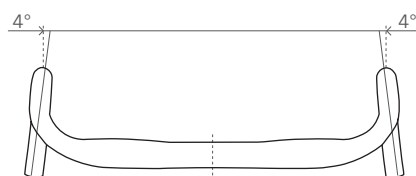

PIEGA ENERGY COMPACT ACR

- Passaggio cavi integrato aerodinamico (ACR)
- Passaggio cavi semi-integrato (SCR)
- In AL7050 a doppio spessore rastremato
- Impugnatura superiore ergonomica da 34mm
- L'ampia zona centrale da 110mm facilita il montaggio di accessori

MISURE

- Ø31,8mm x L380, 400, 420, 440mm (c-c)
- 123mm drop, 78mm reach
- 4° di apertura delle code

FINITURE

- Nero opaco con finiture nero lucido anodizzato
- Colore grafiche: grigio

PESO

- 295 grammi (420mm)

MISURA	PUBBLICO IND. COD. CICLOPROMO CODICE FSA	CODICE A BARRE
Ø31,8 x400mm	€ 111,00 FS1850018012090 185-0018012090	 FS1850018012090
Ø31,8 x420mm	€ 111,00 FS1850018013090 185-0018013090	 FS1850018013090

MISURA	PUBBLICO IND. COD. CICLOPROMO CODICE FSA	CODICE A BARRE
Ø31,8 x440mm	€ 111,00 FS1850018014090 185-0018014090	 FS1850018014090