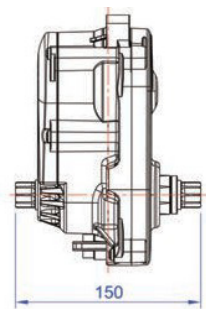

brose

SPINDLE LENGTH: 79/71=150 (ISIS)

CK-746/IS

Q.Factor: 153mm

brose MAG

SPINDLE LENGTH: 75/75=150 (ISIS)

CK-702/IS

Q.Factor: 162mm

CK-762/IS

Q.Factor: 162mm

CK-746-1/IS

Q.Factor: 145mm

CK-746-2/IS

Q.Factor: 161mm

CK-220/IS

Q.Factor: 156mm

YAMAHA PW-X2 & PW-X3 / PW-S2 / PW-XW

SPINDLE LENGTH: 64/64=128 (ISIS)

CK-9011/IS

Q.Factor: 134mm

CK-762/IS

Q.Factor: 139mm

CK-762/IS/wider

Q.Factor: 149mm

CK-745/IS

Q.Factor: 146mm

CK-746-2/IS

Q.Factor: 138mm

CK-758/IS

Q.Factor: 184mm

CK-220/IS

Q.Factor: 133mm

CK-320/IS

Q.Factor: 150mm

YAMAHA PW series ST / TE / CE / C2

SPINDLE LENGTH: 76.2/74.6=150.8 (JIS)

CK-746-2/JIS

Q.Factor: 188mm

CK-758/JIS

Q.Factor: 206mm

CK-220/JIS

Q.Factor: 183mm