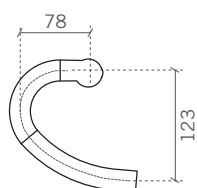

PIEGA ENERGY COMPACT ACR

- Passaggio cavi integrato aerodinamico (ACR)
- Passaggio cavi semi-integrato (SCR)
- In AL7050 a doppio spessore rastremato
- Impugnatura superiore ergonomica da 34mm
- L'ampia zona centrale da 110mm facilita il montaggio di accessori

MISURE

- Ø31,8mm x L380, 400, 420, 440mm (c-c)
- 123mm drop, 78mm reach
- 4° di apertura delle code

FINITURE

- Nero opaco con finiture nero lucido anodizzato
- Colore grafiche: grigio

PESO

- 295 grammi (420mm)

MISURA	PUBBLICO IND. COD. CICLOPROMO CODICE FSA	CODICE A BARRE
Ø31,8 x400mm	€ 111,00 FS1850018012090 185-0018012090	 FS1850018012090
Ø31,8 x420mm	€ 111,00 FS1850018013090 185-0018013090	 FS1850018013090

MISURA	PUBBLICO IND. COD. CICLOPROMO CODICE FSA	CODICE A BARRE
Ø31,8 x440mm	€ 111,00 FS1850018014090 185-0018014090	 FS1850018014090