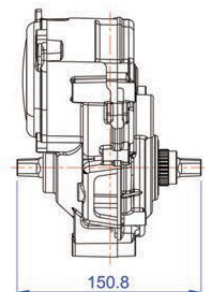

CK-746-2/JIS

Q.Factor: 188mm

CK-758/JIS

Q.Factor: 206mm

CK-220/JIS

Q.Factor: 183mm