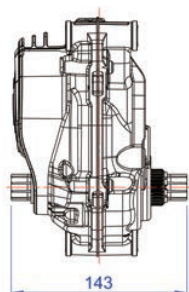

BOSCH BDU38

SPINDLE LENGTH: 68.5/68.5=137 (ISIS)