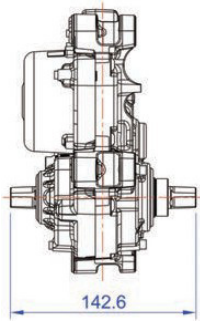

SHIMANO® EP5000

SPINDLE LENGTH: 71.3/71.3=142.6 (JIS)